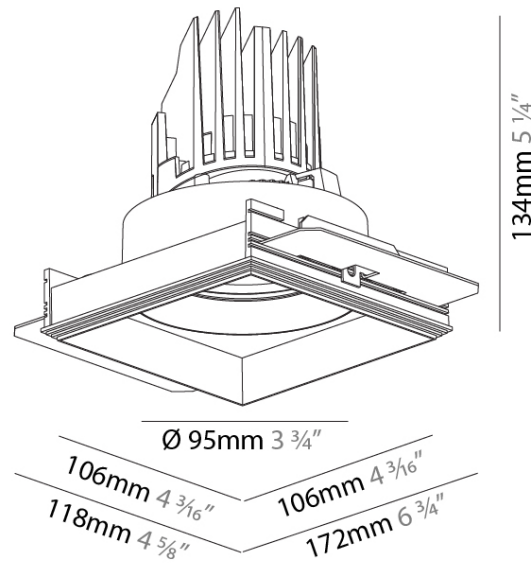

ELECTRICAL

Lamp Type: LED (Zhaga Standard)
Input Wattage (W): 13.2 (2700K) / 16.5
Total Output Wattage (W): 12 (2700K) / 15
Dimming: Tri-Mode (Non-Dimming and Phase Dimming (120Vac only) and 0-10V Dimming)
Driver Included: No
Driver Location: Recessed Housing
Driver Type: Constant Current - Universal
Driver Class: Class 2
Housing: See components
Input Voltage (V): 120 - 277
Constant Current (MA): 350

LED

Number of LEDs: 1
Color Temperature (°K): 2700 / 3000 / 3500 / 4000
Max. Delivered Lumen (lm): 850 / 950 / 1019 / 1040
Nominal Lumen (lm): 960 / 1070 / 1156 / 1180
CRI: >90 CRI
Efficiency (%): 88.5
Lamp Life (hrs): 50000
Upon Request: RGB-W Tunable White Special Color Temperature Special LED

OPTICAL

Reflector: 10
Adjustability: Rotational 355°; Tilt 30°
Upon Request: Special Beam Angles

RATINGS AND CERTIFICATIONS

Zaneen Lighting Inc. © 2024, T 1-800-380-3382, F 416-247-9319, www.zaneen.com

Available for international specifications by adding "INT" at the end of the existing Model #. For assistance on 'custom' specifications, contact zteam@zaneen.com.
In a constant effort to supply the best product, we reserve the right to change specifications or materials without notice. The most recent specification sheets are found at zaneen.com
IP rating: IP20